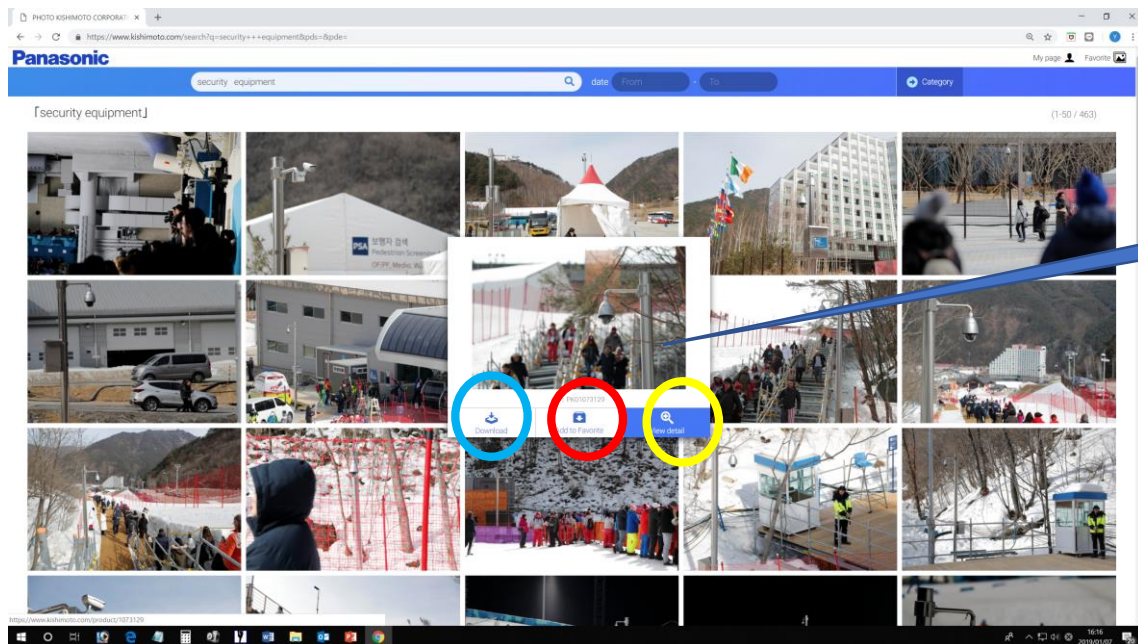

写真一覧からダウンロード・お気に入りに追加・詳細表示機能を使用することも可能です