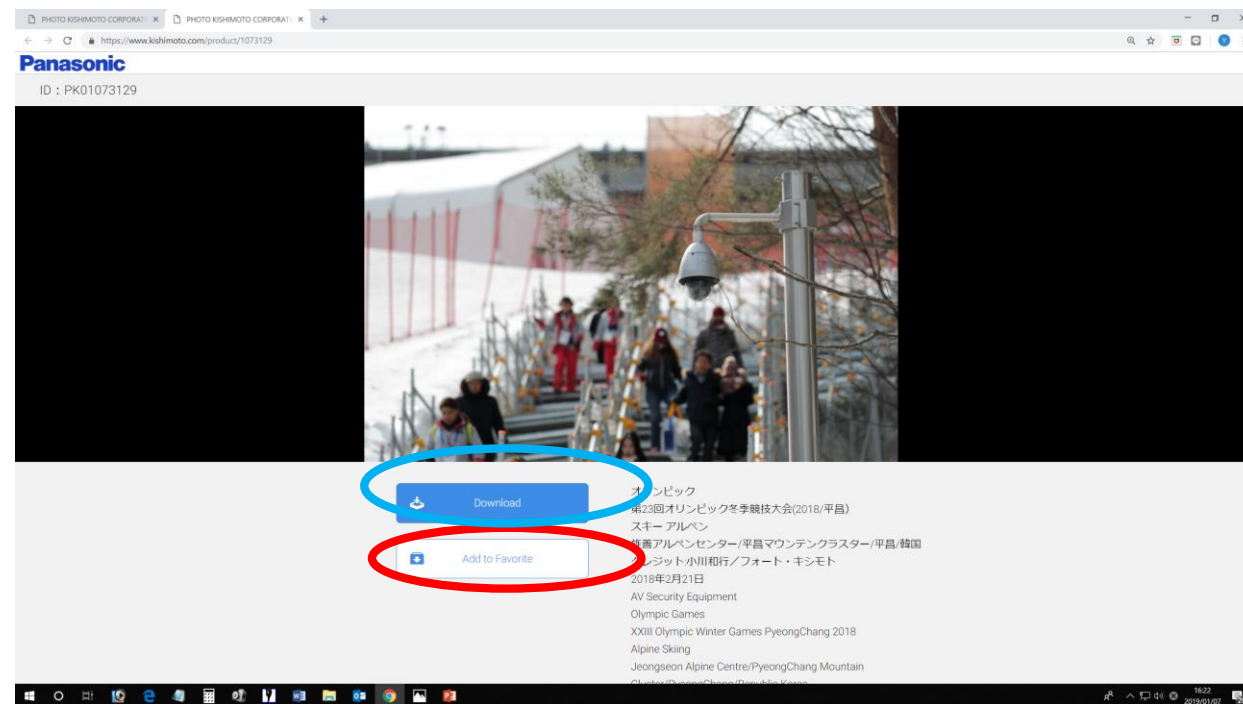

写真一覧からダウンロード・お気に入りに追加・詳細表示機能を使用することも可能です

写真にカーソルを合わせる

Preview

Download
ダウンロード

Add to Favorite
お気に入りに追加

View detail
写真詳細表示