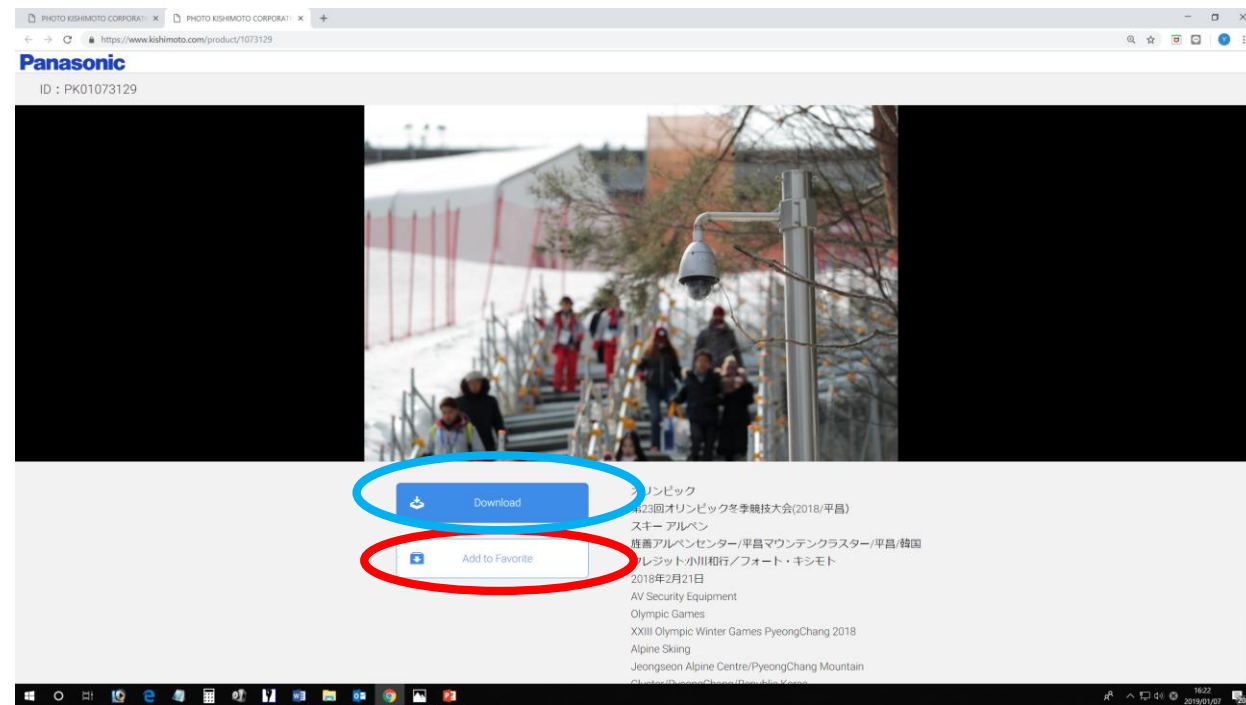

View detail → Download / Save to Favorite

-  Download
-  Add to Favorite
-  View detail

Move the cursor to the picture

Preview

Favorite:(function) 1

PHOTO KISHIMOTO CORPORATI x +

← → ↻ 🔒 https://www.kishimoto.com/search?q=%23Rio2016_Opening_Ceremony&page=1 🔍 ☆ 📄 🌐 🏠