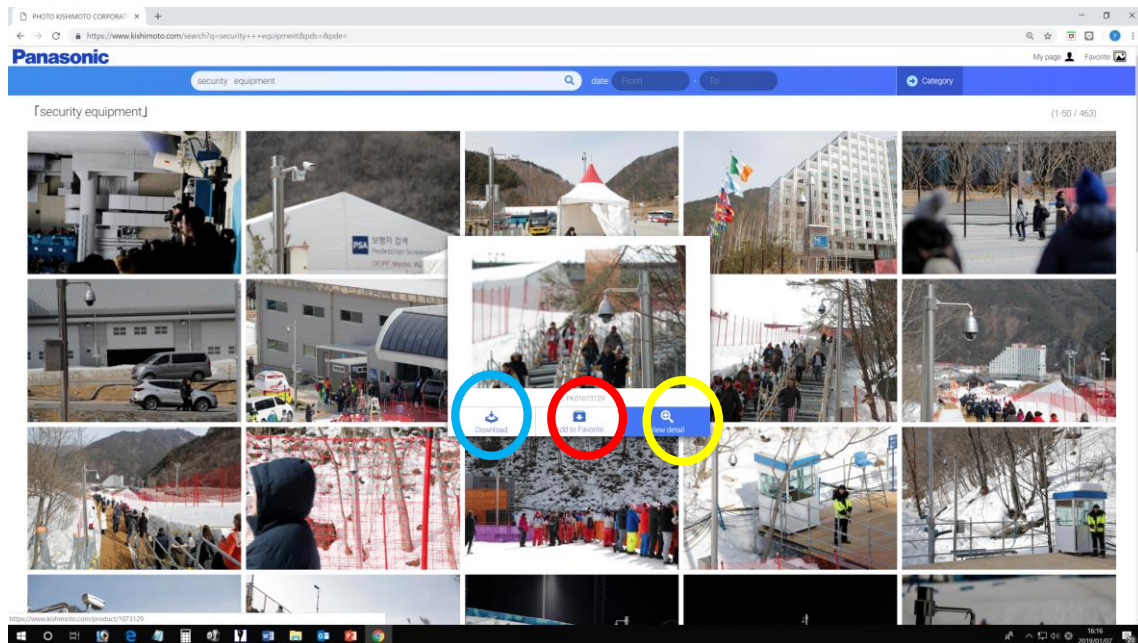

View detail → Download / Save to Favorite