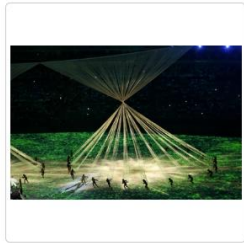

Favorite:(function) 3

PHOTO KISHIMOTO CORPORATI x +
https://www.kishimoto.com/lightbox
Panasonic
Keyword date From - To Category

Favorite

View the comments ☐ Select all ☐ Remove the selected image

PK01055816