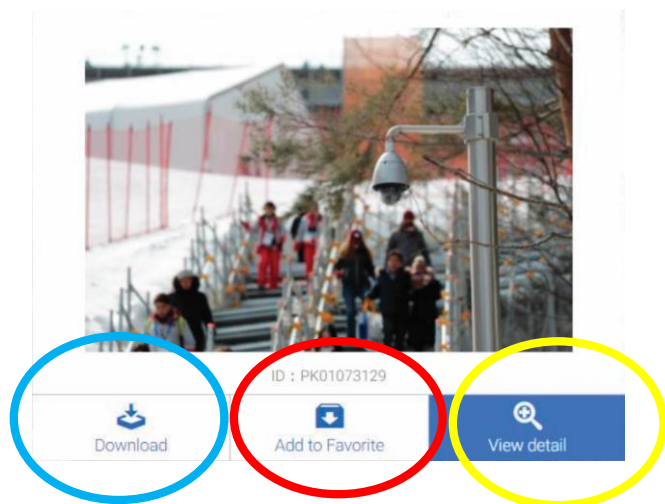

- Download
- Add to Favorite
- View detail